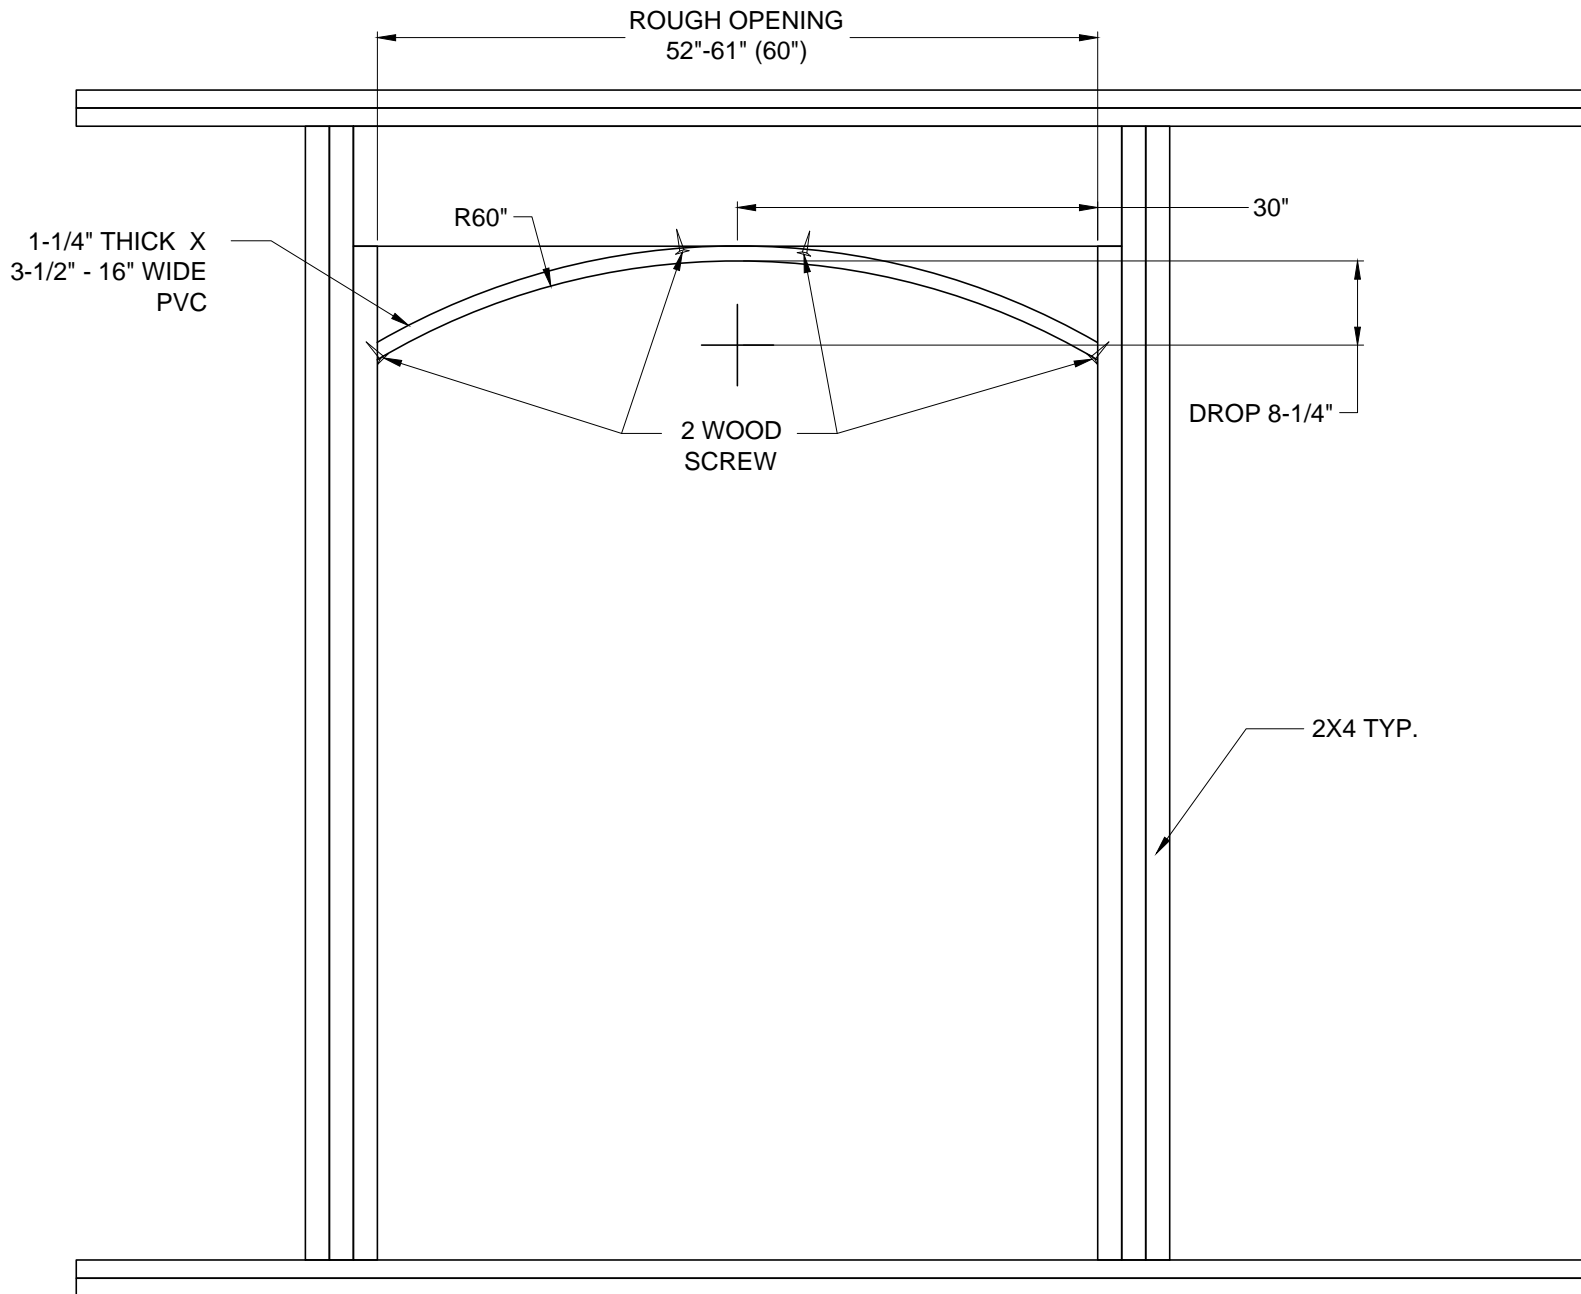

- 1. Arches can be separated to fit jams up to 16".

ARCH B50 EYEBROW

No.	Revision/Issue	Date

ARCH-IT, INC.
www.arch-it.co.com
Ph: 800-553-3513
Fx: 865-457-4777

ARCH B50
EYEBROW

Project	Sheet
Date: 07-01-2012	1
Scale: 3/4"=1'	